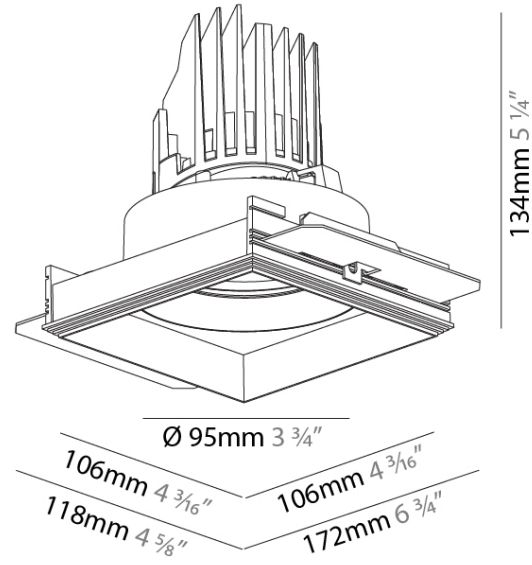

ELECTRICAL

Lamp Type: LED (Zhaga Standard)
Input Wattage (W): 16.5
Total Output Wattage (W): 14.5
Dimming: Tri-Mode (Non-Dimming and Phase Dimming (120Vac only) and 0-10V Dimming)
Driver Included: No
Driver Location: Recessed Housing
Driver Type: Constant Current - Universal
Driver Class: Class 2
Housing: See components
Input Voltage (V): 120 - 277
Constant Current (MA): 500

LED

Number of LEDs: 1
Color Temperature (°K): 2700 / 3000 / 3500 / 4000
Max. Delivered Lumen (lm): 940 / 980 / 1029 / 1050
Nominal Lumen (lm): 1386 / 1438 / 1511 / 1542
CRI: >90 CRI
Efficiency (%): 87.9 / 88.4 / 87.9
Lamp Life (hrs): 50000
Upon Request: RGB-W Tunable White Special Color Temperature Special LED

OPTICAL

Reflector: 20 / 40 / 60
Adjustability: Rotational 355°; Tilt 30°
Upon Request: Special Beam Angles

RATINGS AND CERTIFICATIONS

Available for international specifications by adding "INT" at the end of the existing Model #. For assistance on 'custom' specifications, contact zteam@zaneen.com. In a constant effort to supply the best product, we reserve the right to change specifications or materials without notice. The most recent specification sheets are found at zaneen.com

IP rating: IP20