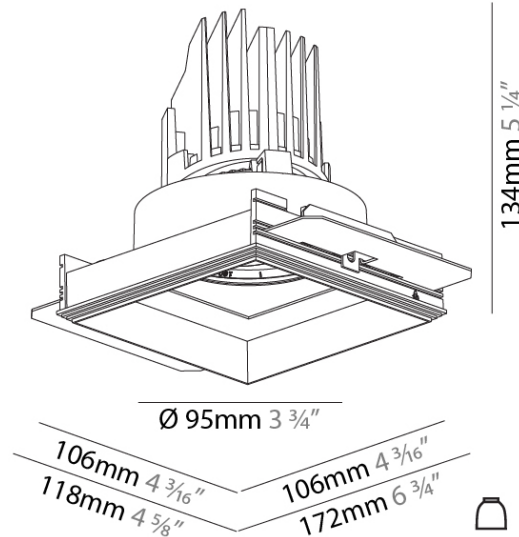

ELECTRICAL

Lamp Type: LED (Zhaga Standard)
Input Wattage (W): 15.5
Total Output Wattage (W): 14.5
Dimming: Tri-Mode (Non-Dimming and Phase Dimming (120Vac only) and 0-10V Dimming)
Driver Included: No
Driver Location: Recessed Housing
Driver Type: Constant Current - Universal
Driver Class: Class 2
Housing: See components
Input Voltage (V): 120 - 277
Constant Current (MA): 500

LED

Number of LEDs: 1
Color Temperature (°K): 2700 / 3000 / 3500 / 4000
Max. Delivered Lumen (lm): 940 / 980 / 1029 / 1050
Nominal Lumen (lm): 1386 / 1438 / 1511 / 1542
CRI: >90 CRI
Efficiency (%): 87.9 / 88.4 / 87.9
Lamp Life (hrs): 50000
Upon Request: RGB-W Tunable White Special Color Temperature Special LED

OPTICAL

Reflector: 20 / 40 / 60
Adjustability: Rotational 355°; Tilt 30°
Upon Request: Special Beam Angles

RATINGS AND CERTIFICATIONS

Available for international specifications by adding "INT" at the end of the existing Model #. For assistance on 'custom' specifications, contact zteam@zaneen.com. In a constant effort to supply the best product, we reserve the right to change specifications or materials without notice. The most recent specification sheets are found at zaneen.com
IP rating: IP20